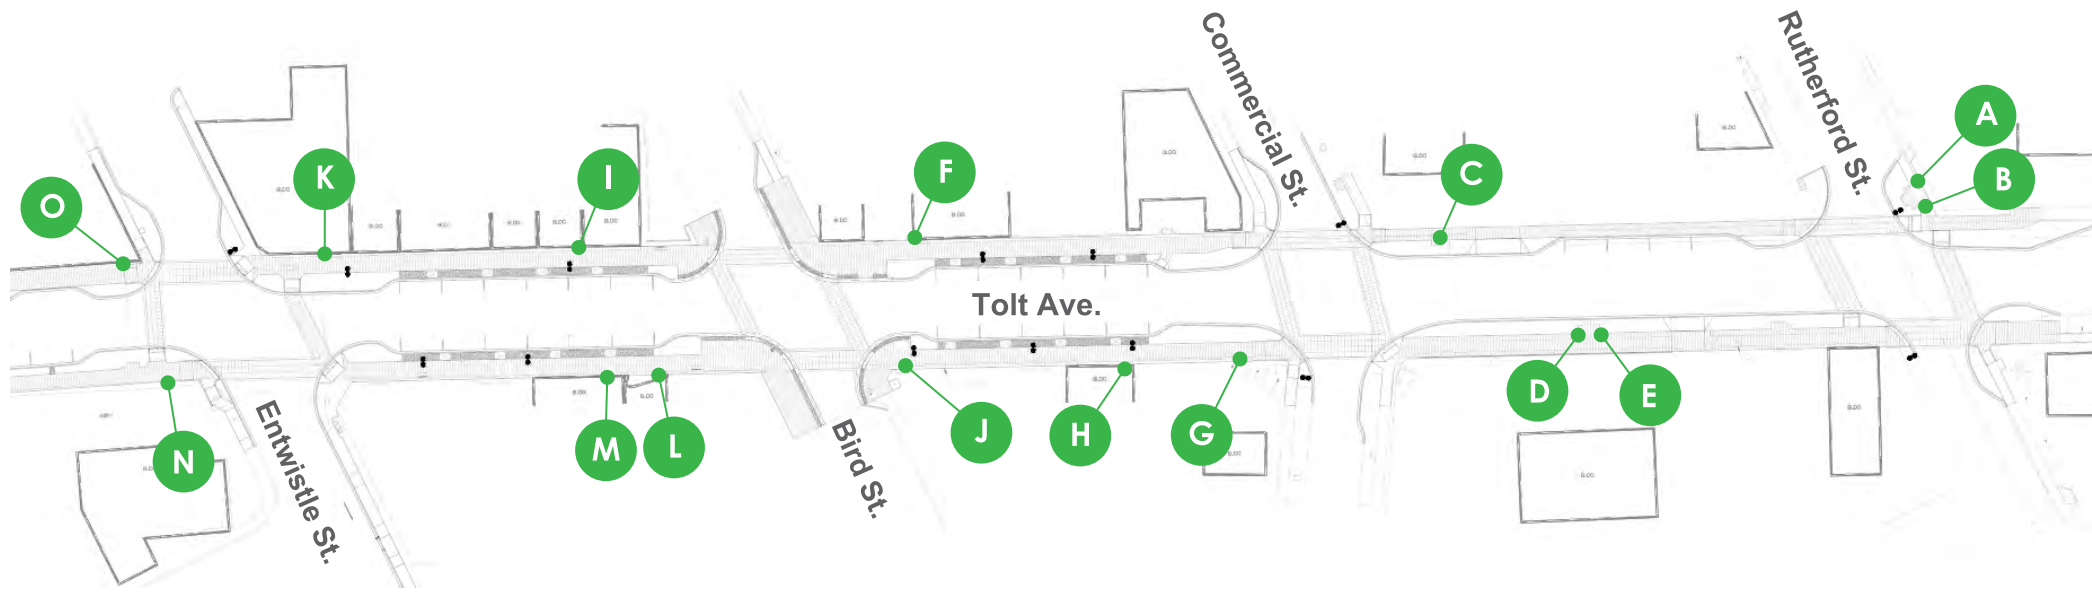

### TILE SITES

**A** TOLT CONGREGATIONAL CHURCH & TOLT GRAMMAR SCHOOL  
Early 1900's

**B** PICNIC AT TEMPLETON RANCH  
KATHLEEN McDONALD  
GUSTAFSON  
Early 1900's

**C** GILMORE GAS STATION  
1940

**D** 4th OF JULY PARADE  
1950

**E** TOLT-SEATTLE AUTO FREIGHT  
Early 1900's

**F** THE CONFLUENCE AT TOLT & SNOQUALMIE RIVER  
1914

**G** GALBRAITH'S STORE ON TOLT AVENUE  
1912

**H** PETE'S CLUB  
1940

**I** MILLER'S DRY GOODS  
c. 1950

**J** TOLT PUBLIC LIBRARY  
1957

**K** POSTCARD OF TOLT AVENUE  
1914

**L** CARNATION PHARMACY  
1956

**M** THE CARNATION BAKERY & CEDAR LOG TAVERN  
1940

**N** THE CONFLUENCE AT TOLT & SNOQUALMIE RIVER  
2019

**O** TOLT STATE BANK & TWIN GABLES  
Early 1900's