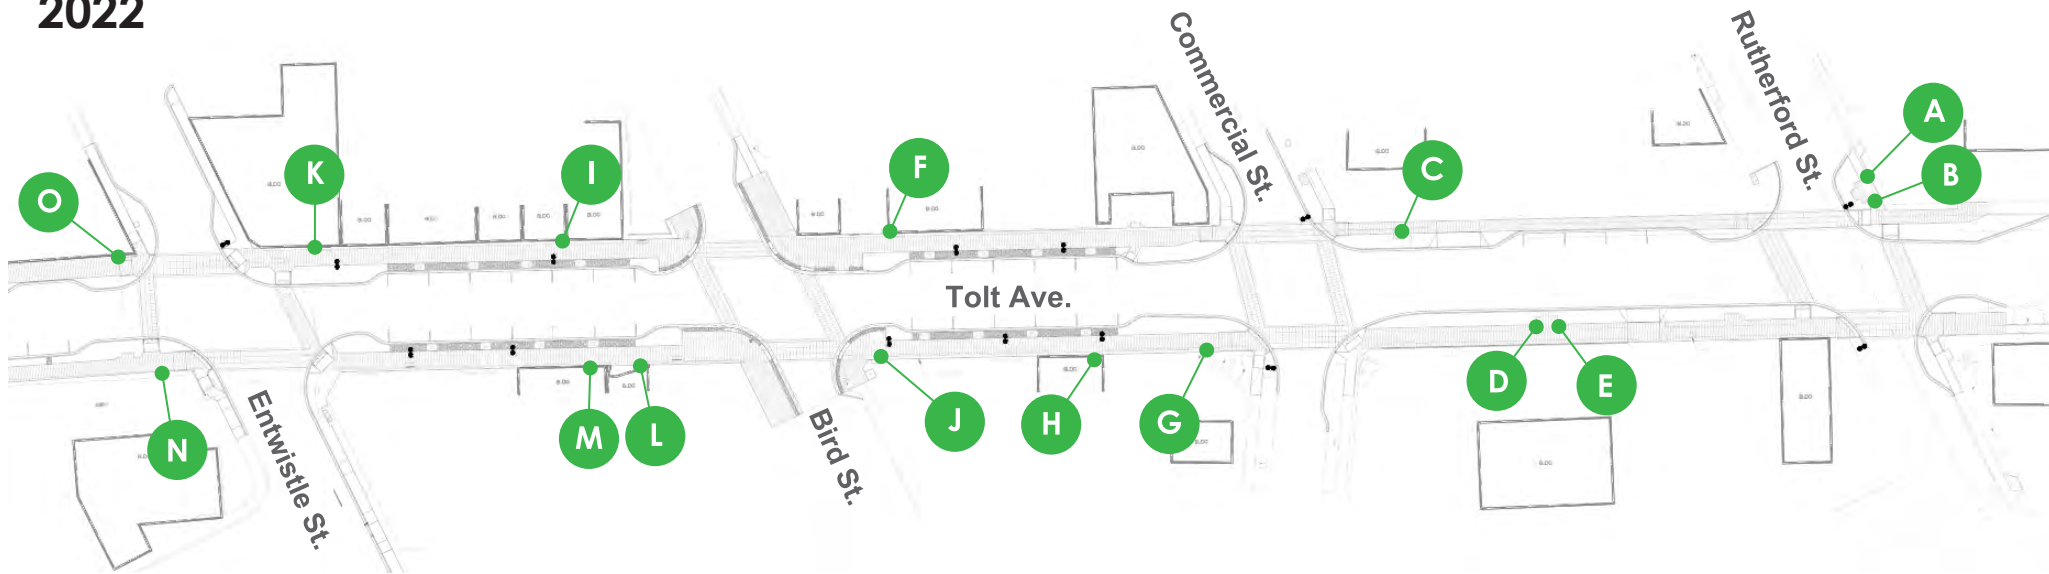

TOLT AVENUE HISTORY TILES

2022

A TOLT CONGREGATIONAL
CHURCH & TOLT GRAMMAR
SCHOOL
Early 1900's

D 4th OF JULY PARADE
1950

G GALBRAITH'S STORE ON
TOLT AVENUE
1912

J TOLT PUBLIC LIBRARY
1957

M THE CARNATION BAKERY &
CEDAR LOG TAVERN
1940

B PICNIC AT TEMPLETON RANCH
KATHLEEN McDONALD
GUSTAFSON
Early 1900's

E TOLT-SEATTLE AUTO FREIGHT
Early 1900's

H PETE'S CLUB
1940

K POSTCARD OF TOLT AVENUE
1914

N THE CONFLUENCE AT TOLT &
SNOQUALMIE RIVER
2019

C GILMORE GAS STATION
1940

F THE CONFLUENCE AT TOLT
& SNOQUALMIE RIVER
1914

I MILLER'S DRY GOODS
c. 1950

L CARNATION PHARMACY
1956

O TOLT STATE BANK & TWIN GABLES
Early 1900's